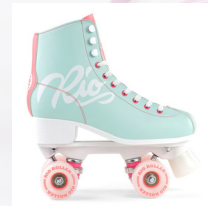

UK SIZES
FIXED SIZES: 3J - 9A

SIZE 3
SIZE 4
SIZE 5
SIZE 6
SIZE 7
SIZE 8
SIZE 9

COLOURS
PEACH/GREEN

GREY/PURPLE

TEAL/CORAL

SIZE 3
SIZE 4
SIZE 5
SIZE 6
SIZE 7
SIZE 8
SIZE 9

DISCONTINUED
DISCONTINUED

SIZE 3
SIZE 4
SIZE 5
SIZE 6
SIZE 7
SIZE 8
SIZE 9