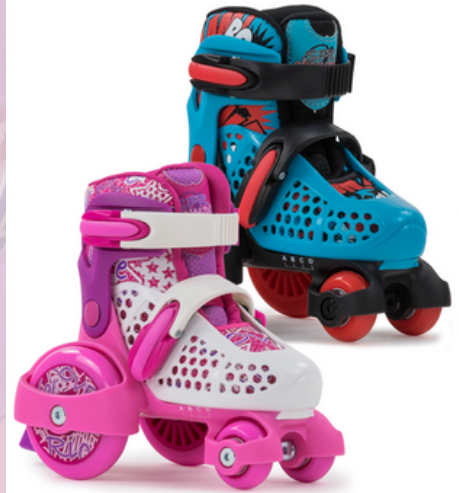

SFR STOMPER

The SFR Stomper is the perfect skate for small feet! It has a wider rear axle so that the rear wheels act as stabilisers, making them the perfect first skate! They are fitted with an easy to use size-adjuster system; simply press in the locking button and slide the skate to increase or decrease the size, meaning that the skates can grow with your feet. They also feature easy to use buckles, making these skates a breeze to put on.

UK SIZES

ADJUSTABLE SIZES 6J-9J, 10J-13J

COLOURS
PINK/WHITE

SIZE 6J-9J
SIZE 10J-13J