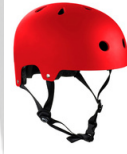

SFR ESSENTIALS HELMET

The SFR Essentials Helmet comes in a wide range of colours and comes fitted as standard with easy-fit foam inserts for a perfect fit. The 11 ventilation holes provide great air flow to keep the user cool and comfortable. Certified to EN1078 standard.

Specifications

Features

- Easy-fit Dual Sizing Padding for Optimum Fit
- Designed for Comfort and Protection
- 11 Ventilation Holes
- Construction and Materials
- High impact ABS outer shell
- EPS inner core

Product Weight

- 320g for XXS/XS
- 370g for S/M
- 420g for L/XL
- Test Standard
- Certified to EN 1078 Standard

MATT RED

£18.50