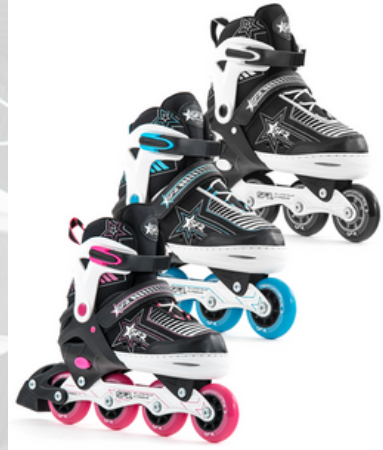

LILYPAD

- SIZE 3
- SIZE 4
- SIZE 5
- SIZE 6
- SIZE 7

TIE-DYE

- SIZE 3
- SIZE 4
- SIZE 5
- SIZE 6
- SIZE 7

£46

THESE SKATES SIZE SMALL SO RECOMMEND SIZING UP

SFR PULSAR

The SFR Pulsar is a semi-soft, size-adjustable inline skate. Available in 3 great colours!

UK SIZES

ADJUSTABLE SIZES 8J-11J, 12J-2J, 3J-6J

COLOURS
PINK

SIZE 8J-11J
SIZE 12J-2
SIZE 3-6

BLUE

SIZE 8J-11J
SIZE 12J-2
SIZE 3-6

SILVER

SIZE 12J-2
SIZE 3-6