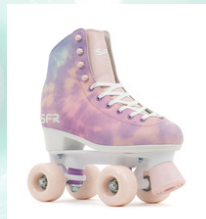

LILYPAD

- SIZE 3
- SIZE 4
- SIZE 5
- SIZE 6
- SIZE 7

TIE-DYE

- SIZE 3
- SIZE 4
- SIZE 5
- SIZE 6
- SIZE 7

£46

THESE SKATES SIZE SMALL SO RECOMMEND SIZING UP

SFR PULSAR

The SFR Pulsar is a semi-soft, size-adjustable inline skate. Available in 3 great colours!

UK SIZES

ADJUSTABLE SIZES 8J-11J, 12J-2J, 3J-6J

COLOURS
PINK

SIZE 8J-11J
SIZE 12J-2
SIZE 3-6

BLUE

SIZE 8J-11J
SIZE 12J-2
SIZE 3-6

SILVER

SIZE 12J-2
SIZE 3-6