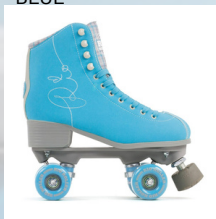

SIZE 3
SIZE 4
SIZE 5
SIZE 6
SIZE 7
SIZE 8
SIZE 9
SIZE 10
SIZE 11
SIZE 12

BLUE