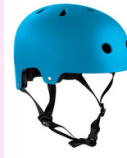

SFR ESSENTIALS HELMET

The SFR Essentials Helmet comes in a wide range of colours and comes fitted as standard with easy-fit foam inserts for a perfect fit. The 11 ventilation holes provide great air flow to keep the user cool and comfortable. Certified to EN1078 standard.

Specifications

Features

- Easy-fit Dual Sizing Padding for Optimum Fit
- Designed for Comfort and Protection
- 11 Ventilation Holes
- Construction and Materials
- High impact ABS outer shell
- EPS inner core

Product Weight

- 320g for XXS/XS
- 370g for S/M
- 420g for L/XL
- Test Standard
- Certified to EN 1078 Standard

MATT BLUE

£18.50