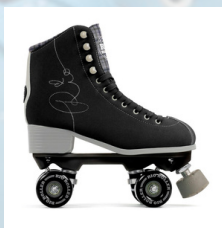

RIO ROLLER SIGNATURE

Bright colours and plaid patterns, the Signature collection has a burst of summer that sits beside the existing winter shades in the Rio Roller collection. The skates feature the pure rubber adjustable stopper exclusive to Rio Roller and a gorgeous embroidered signature down the side.

COLOURS
BLACK

UK SIZES
FIXED SIZES: 3J - 12A

Specifications

Vegan friendly reinforced figure style upper
Brushed finish PVC leather outer
Brushed velvet comfortable lining inner
Rio Roller cushioned heel, moulded inner sole
Debossed logo on tongue (Navy/Purple)
Plaid Patterned tongue with printed logo (Yellow/Green)
Micro injection logo on heel
Chassis
Rio Roller PP hi-impact chassis
Trucks
Rio Roller Aluminium trucks
94A PU cast bushings
Wheels
58mm x 33mm for skates up to size UK:5J
EU:38 US:M6L7
62mm x 36mm for skates from size UK:6A
EU:39.5 US:M7L8
PU cast 82A wheels
Rio's exclusive design to prevent axles protruding and damaging flooring
Bearings
ABEC-7 Bearings
Stopper
Rio Roller pure rubber adjustable stoppers

Maximum Rider Weight
100kg
Test Standard
EN 13899:2003

SIZE 3
SIZE 4
SIZE 5
SIZE 6
SIZE 7
SIZE 8
SIZE 9
SIZE 10
SIZE 11
SIZE 12

BLUE

SIZE 3
SIZE 4
SIZE 5
SIZE 6
SIZE 7
SIZE 8
SIZE 9

YELLOW

SIZE 3
SIZE 4
SIZE 5
SIZE 6
SIZE 7
SIZE 8
SIZE 9

LOW STOCK

£90