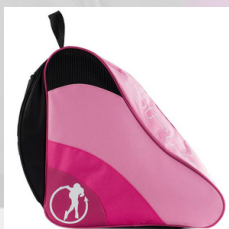

SFR SKATE BAG II

The SFR Ice and Skate Bag II is great for carrying roller skates, inline skates or ice skates with room for pads, a helmet or other accessories. Fitted with a length adjustable shoulder strap as well as a handle on the top, this bag is a breeze to carry around.

Specifications

General Specifications

Heavy Duty 600D polyester water resistant material with embroidered logos
Internal base board for structural strength
Ventilated base and side panels
Plastic feet on the base
Adjustable shoulder carry strap
Rear zip pocket
Holds skates up to UK size 9 / Euro 43

PINK/PINK

£13