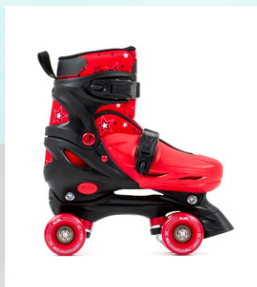

BLACK/RED

SIZE 11J-1
SIZE 1-4

LOW STOCK

£39

MINT DISCONTINUED