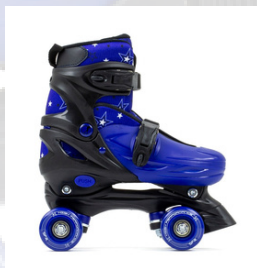

COLOURS BLUE/BLACK